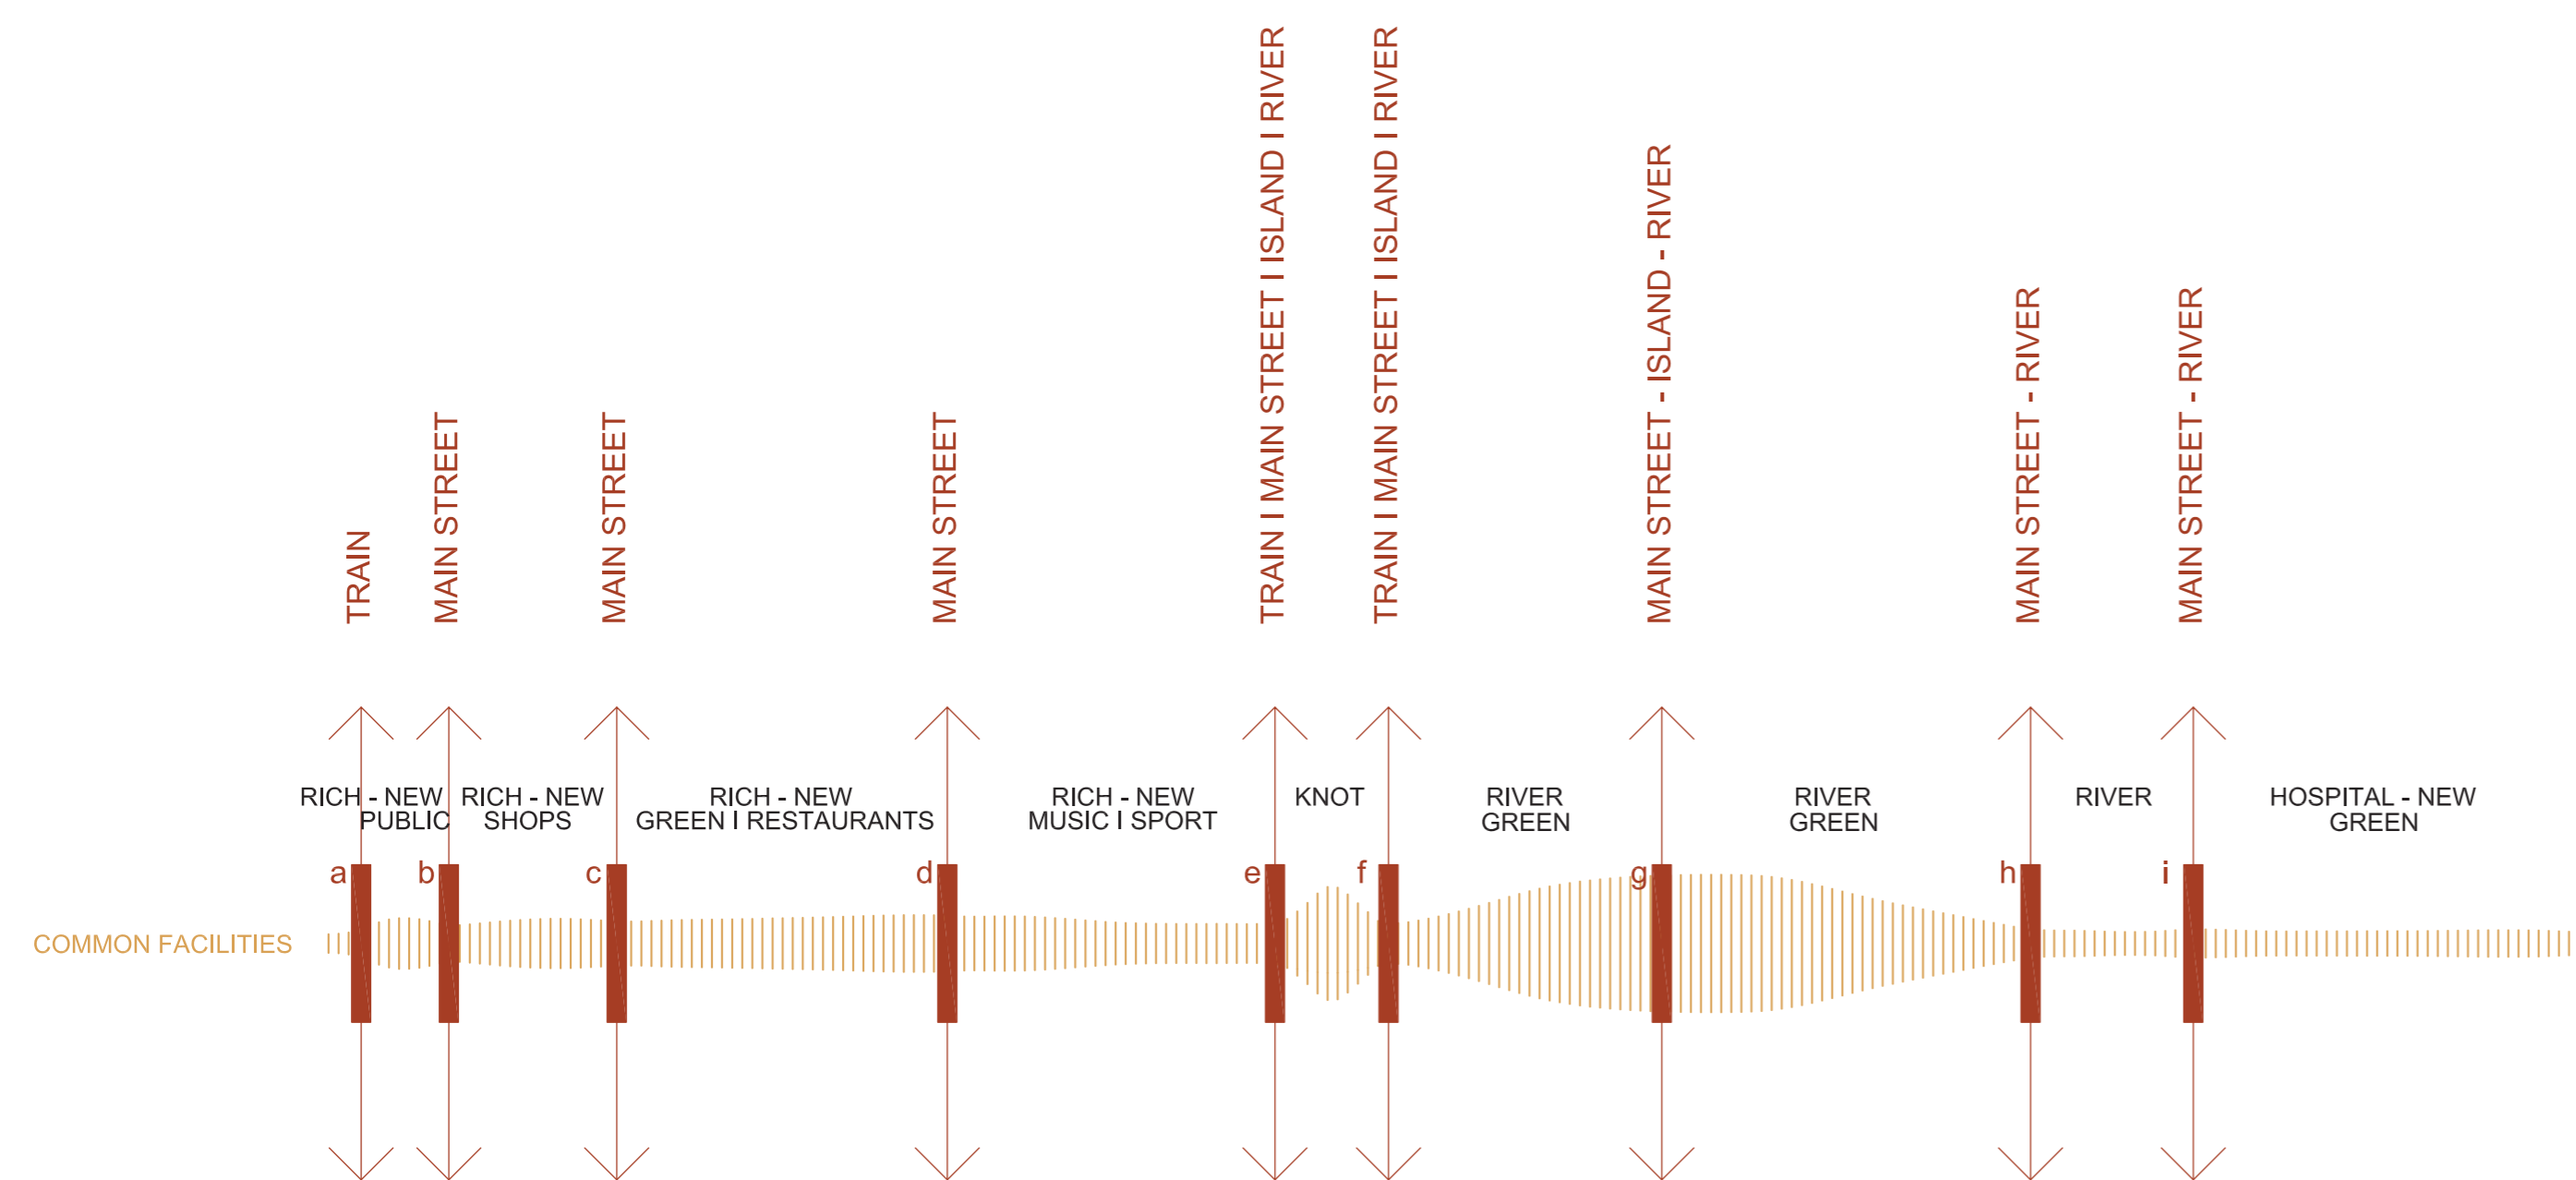

ZIP

C.S. STUDIO

Frontiers of Integration

design workshop international

sustainability | sustainable house | sustainable city | sustainable way of life | integrated community | mixing usage | surroundings | spirit | zipping | links | areas integration | bridging the divide | people integration | density | transportation | cultural responsive | art & craft | middle class | industry | fire | music | food | sport | world cup '10 | green

1. WORK | LIVE | PLAY
2. BRIDGING THE DIVIDE
3. ACT SUSTAINABLE